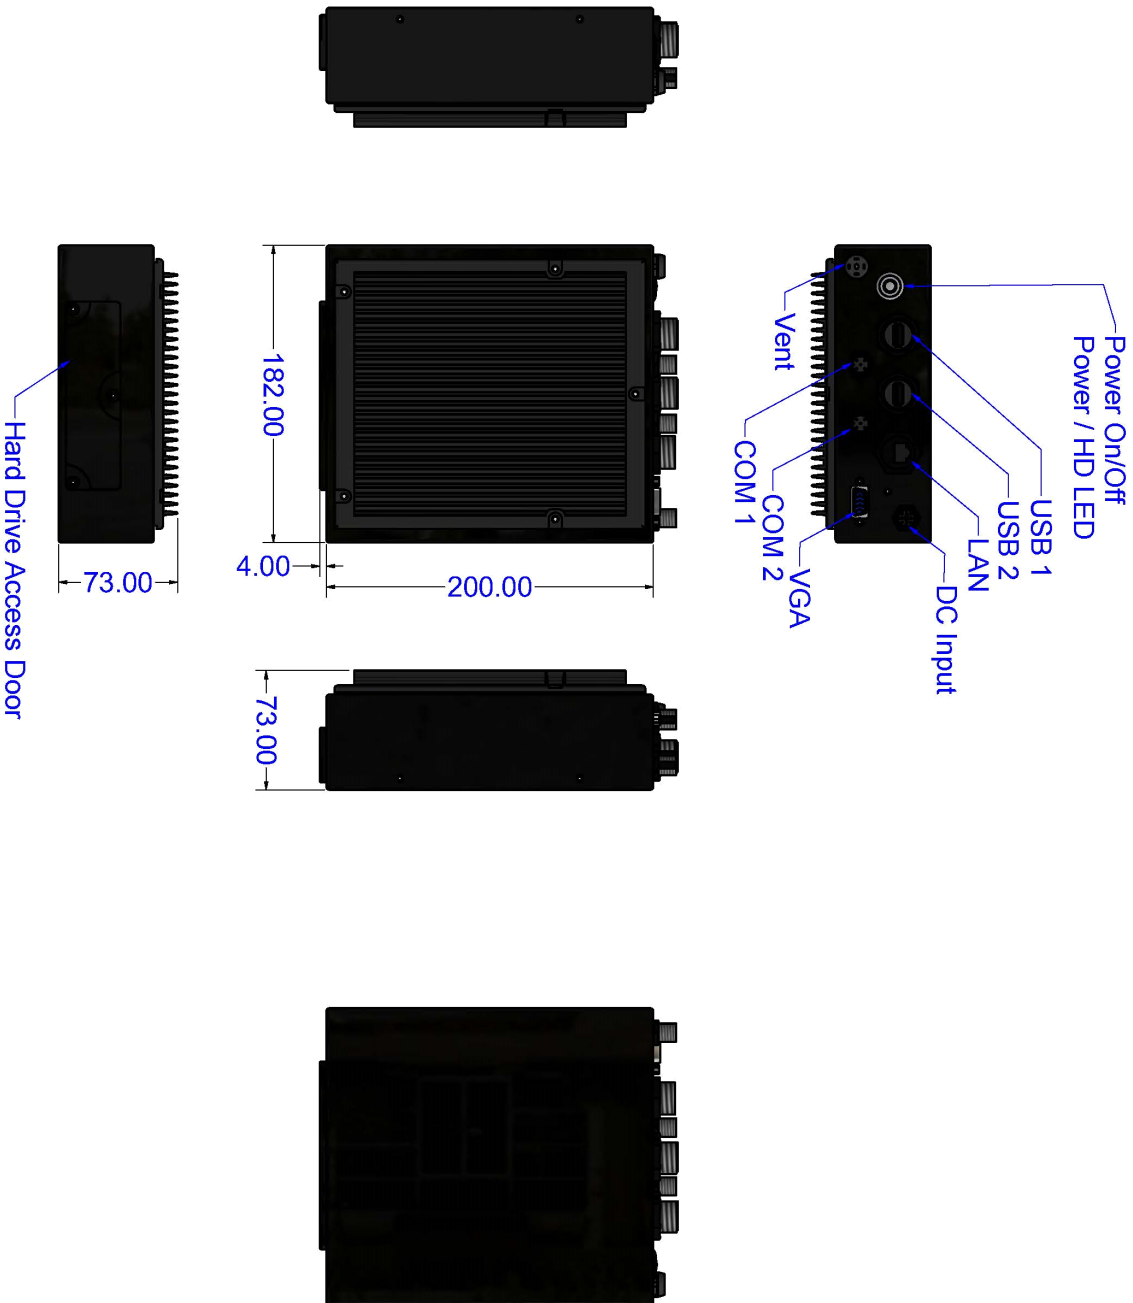

Model: WK347 Waterproof System